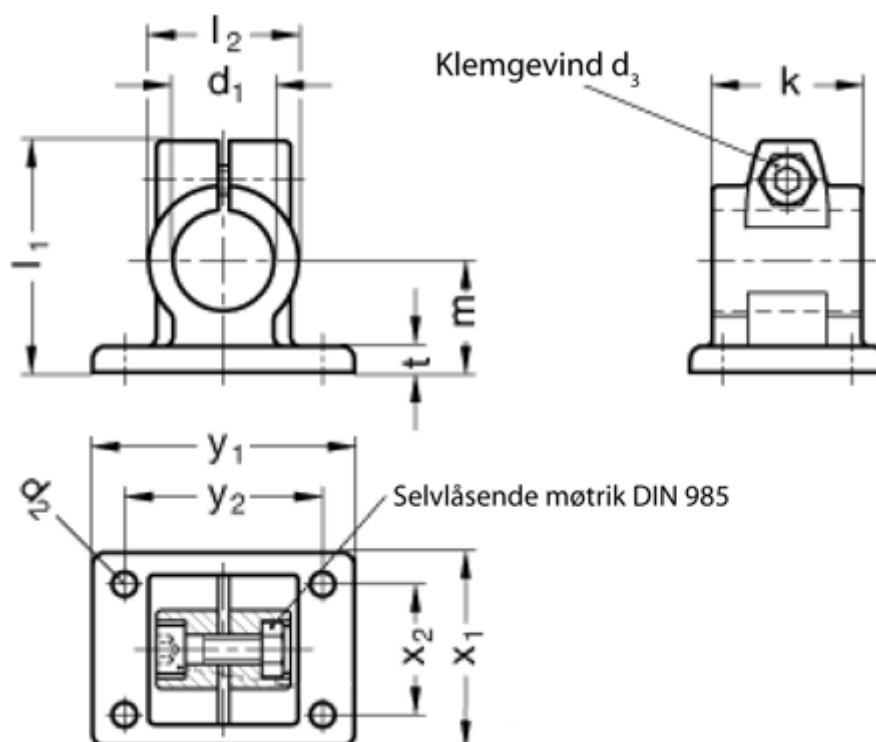

Article number: 20146B50802BL

Description: E+G
Flanged Connector GN 146-B50-80-2-BL

Measures

Adjustable clamp lever = GN 911-M10-55 have to be ordred separately

d1 = B50
d2 = 11.0
d3 = M10
k = 80
l1 = 102
l2 = 80
m = 60

t = 14
x1 = 110
x2 = 74
y1 = 154
y2 = 118